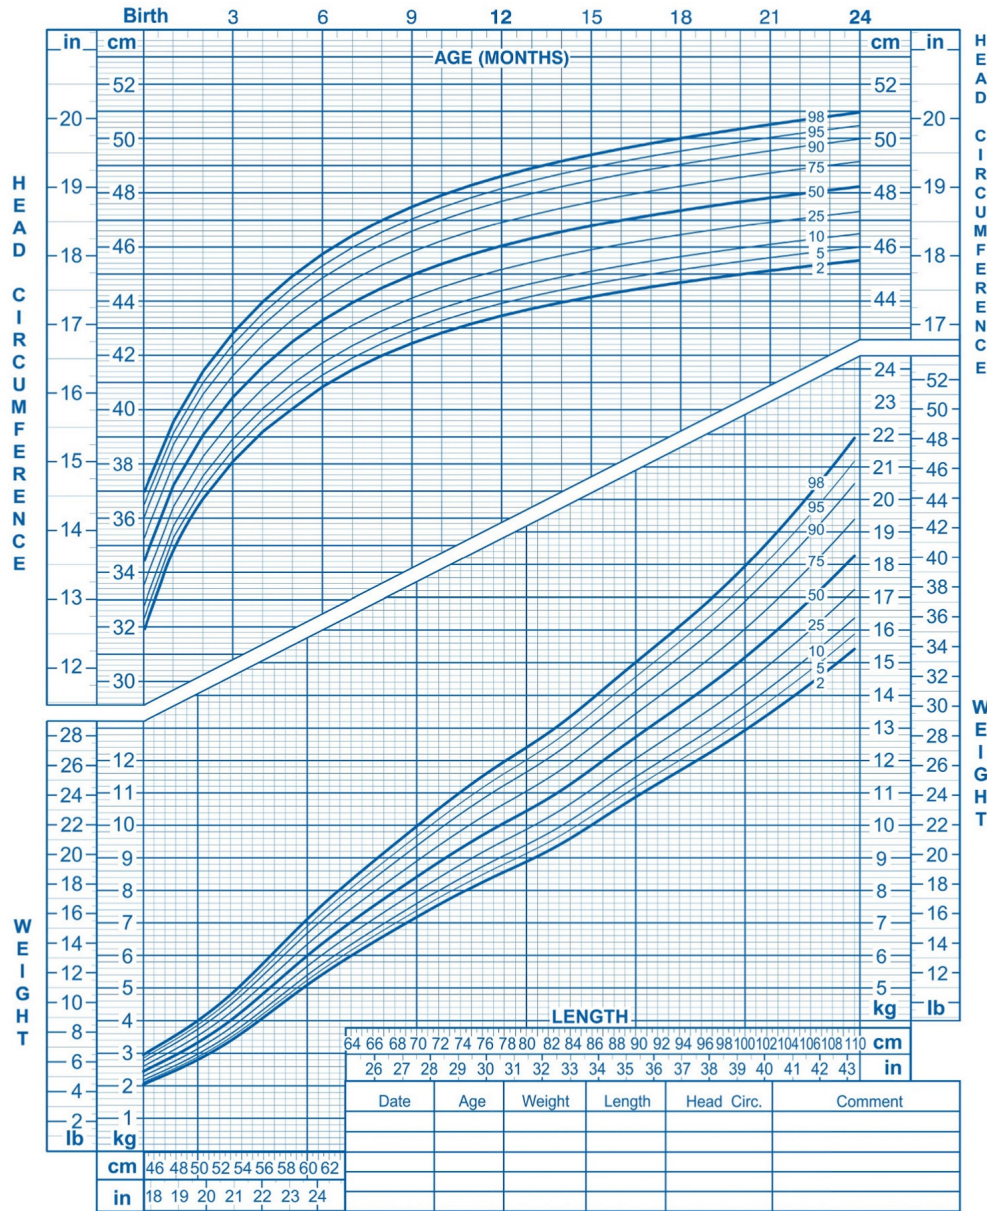

Birth to 24 months: Boys
Head circumference-for-age and
Weight-for-length percentiles

NAME _____

RECORD # _____

Birth to 24 months: Boys
Length-for-age and Weight-for-age percentiles

NAME _____

RECORD # _____